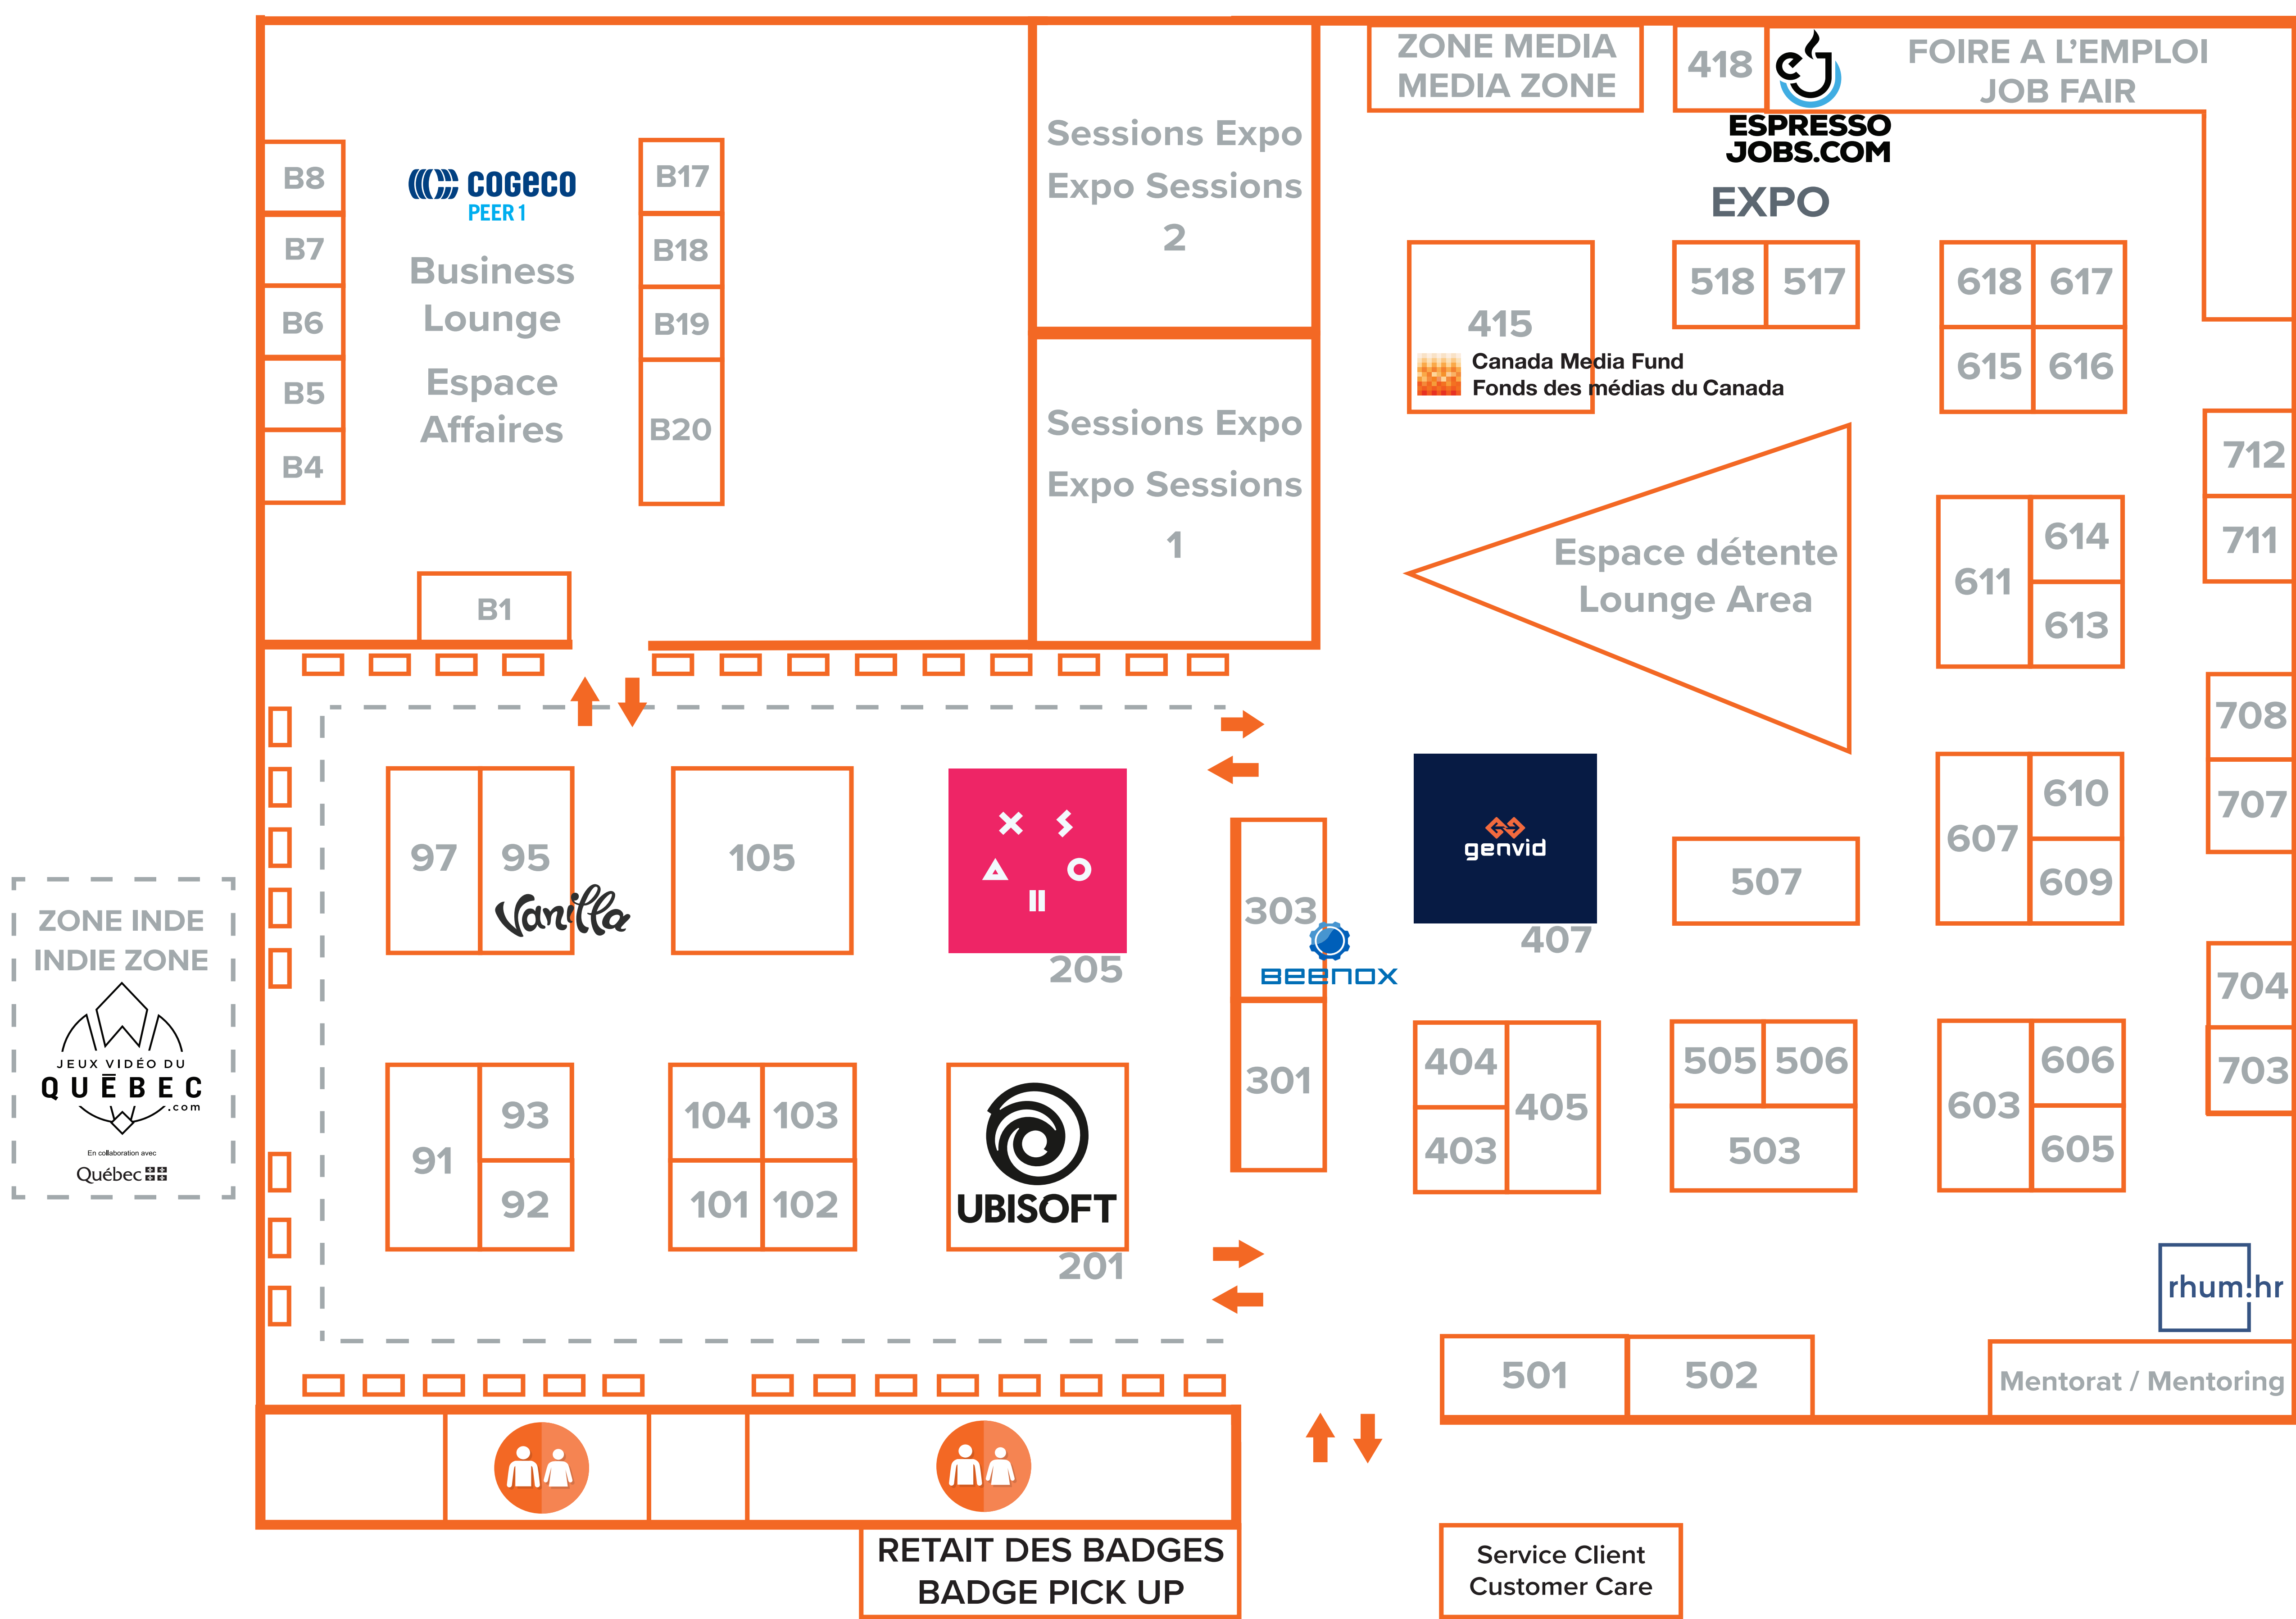

### POD INDES / INDIE PODS:

ALWAYS MIND STUDIOS POD #21  
AQUAREALM STUDIO POD #14  
ASTROLABE INTERACTIVE POD #5  
AUGMENTED EXPERIENCES POD #23  
BEBOP GAMES POD #8  
BREAKING WALLS POD #7  
BUSINESS CORP. INCORPORATED POD #1  
CARDBOARD UTOPIA POD #28  
**DRAGON SLUMBER** POD #10  
FINEALLDAY GAMES INC. POD #3  
FLOWING LIGHTS POD #24  
FRANTIC POD #26  
GAIA DREAM CREATION POD #18  
GOLDEN LAUGH STUDIO POD #12

## PLAN DE L'EXPO EXPO MAP

- 01 STUDIO #102
- ALBEDO INFORMATICS INC. #518
- ALICE & SMITH #93
- ALLEGORITHMIC #103
- AMERICAN EXPRESS #104
- ARTSTATION #704
- BACK TO THE GAME #707
- BACKTRACE #618
- BEENOX #303
- COGECO PEER 1 #B20
- CONNECTION EVENTS #502
- DOLBY #403
- EA MOTIVE STUDIOS #405
- EPIC GAMES #615
- ESPRESSO-JOBS #418
- FACEWARE TECHNOLOGIES #616
- FMC #415

### PLAN DES SALLES

### SESSIONS FLOOR MAP